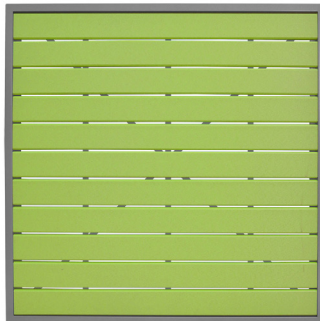

Caribbean Table CARIB-TABLE

Yellow

Bright Orange

Bright Red

Pink

Purple

Lime Green

Aruba Blue

Powder Blue

Royal Blue

Patriot Blue

Cardinal Red

Forest Green

Caribbean Table CARIB-TABLE

Cherry

Weatherwood

Cedar

Bright Cedar

Tudor

Light Gray

Dark Gray

White

Antique Mahogany

Birchwood