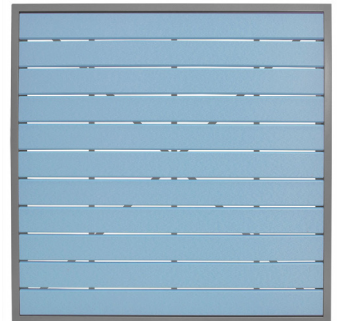

Caribbean Table CARIB-TABLE

Yellow

Bright Orange

Bright Red

Pink

Purple

Lime Green

Aruba Blue

Powder Blue

Royal Blue

Patriot Blue

Cardinal Red

Forest Green

Caribbean Table CARIB-TABLE

Cherry

Weatherwood

Cedar

Bright Cedar

Tudor

Light Gray

Dark Gray

White

Antique Mahogany

Birchwood