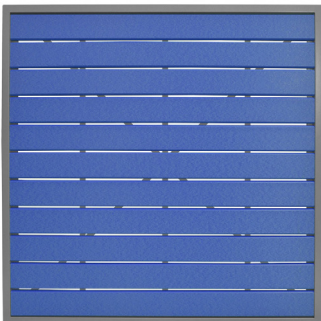

Caribbean Table CARIB-TABLE

Yellow

Bright Orange

Bright Red

Pink

Purple

Lime Green

Aruba Blue

Powder Blue

Royal Blue

Patriot Blue

Cardinal Red

Forest Green

Caribbean Table CARIB-TABLE

Cherry

Weatherwood

Cedar

Bright Cedar

Tudor

Light Gray

Dark Gray

White

Antique Mahogany

Birchwood