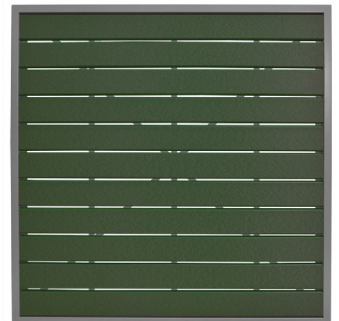

Caribbean Table CARIB-TABLE

Yellow

Bright Orange

Bright Red

Pink

Purple

Lime Green

Aruba Blue

Powder Blue

Royal Blue

Patriot Blue

Cardinal Red

Forest Green

Caribbean Table CARIB-TABLE

Cherry

Weatherwood

Cedar

Bright Cedar

Tudor

Light Gray

Dark Gray

White

Antique Mahogany

Birchwood

Driftwood Gray

Black

Please note that, although every effort is made to photograph the items accurately we cannot guarantee every computer monitor will accurately depict the actual color of the product. Please contact us with any questions about the color and we would be glad to send you a sample.