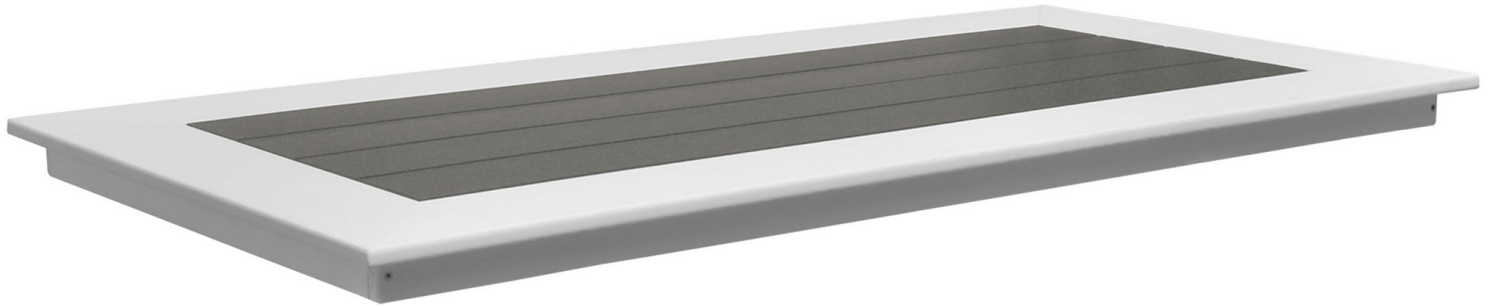

# Lake Shore Table Top LAKES

TABLE THICKNESS -  $\frac{3}{4}$  IN  
 APRON THICKNESS -  $1\frac{3}{4}$  IN

## AVAILABLE SIZES (IN)

24 x 30	24 x 24
24 x 48	30 x 30
30 x 42	36 x 36
30 x 48	42 x 42
30 x 60	48 x 48
30 x 72	60 x 60
36 x 60	
36 x 72	

Dimensions are an approximation for reference only.

## MATERIALS

- Eco-friendly poly lumber made in America
- #304 stainless steel hardware

## OPTIONS

- Umbrella Hole
- Choose a one- or two-tone style