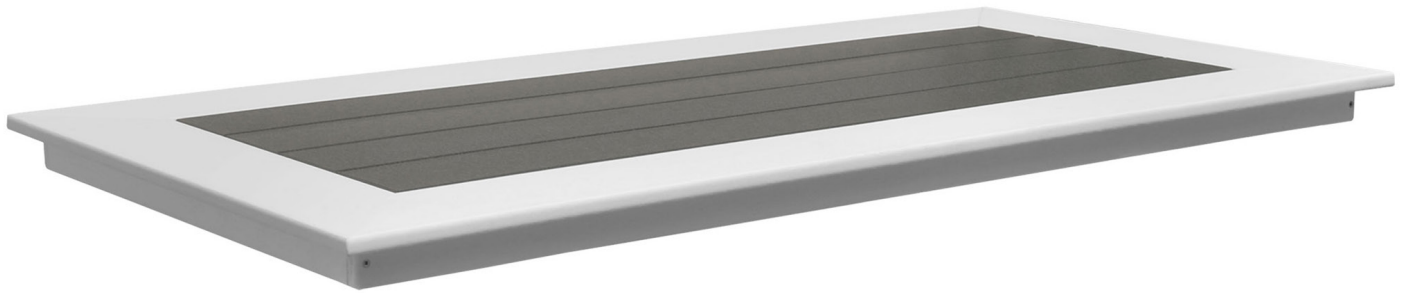

# Lake Shore Table Top LAKES

TABLE THICKNESS -  $\frac{3}{4}$  IN  
 APRON THICKNESS -  $1\frac{3}{4}$  IN

## AVAILABLE SIZES (IN)

24 x 24

30 x 30

36 x 36

24 x 30

24 x 48

30 x 42

30 x 48

30 x 60

30 x 72

30 x 96

Dimensions are an approximation for reference only.

## MATERIALS

- Eco-friendly poly lumber made in America
- #304 stainless steel hardware