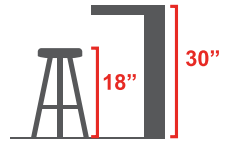

Lake Shore Table LAKES-PICKET

Table Height

Counter Height

Bar Height

TABLE THICKNESS - $\frac{3}{4}$ IN
APRON THICKNESS - $1\frac{3}{4}$ IN

AVAILABLE SIZES (IN)

24 x 30	30 x 30
24 x 48	36 x 36
30 x 42	42 x 42
30 x 48	48 x 48
30 x 60	60 x 60
30 x 72	
36 x 60	
36 x 72	

Dimensions are an approximation for reference only.

MATERIALS

- Eco-friendly poly lumber made in America
- #304 stainless steel hardware

OPTIONS

- Table Height, Counter Height, or Bar Height
- Umbrella Hole
- Choose a one- or two-tone style