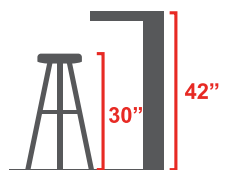

Lake Shore Table LAKES-PICKET

Table Height

Counter Height

Bar Height

TABLE THICKNESS - $\frac{3}{4}$ IN
APRON THICKNESS - $1\frac{3}{4}$ IN

AVAILABLE SIZES (IN)

24 x 30	30 x 30
24 x 48	36 x 36
30 x 42	42 x 42
30 x 48	48 x 48
30 x 60	60 x 60
30 x 72	
36 x 60	
36 x 72	

Dimensions are an approximation for reference only.

MATERIALS

- Eco-friendly poly lumber made in America
- #304 stainless steel hardware

OPTIONS

- Table Height, Counter Height, or Bar Height
- Umbrella Hole
- Choose a one- or two-tone style