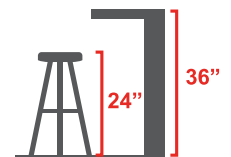

Lake Shore Table LAKES-PICKET

Table Height

Counter Height

Bar Height

TABLE THICKNESS - $\frac{3}{4}$ IN
APRON THICKNESS - $1\frac{3}{4}$ IN

AVAILABLE SIZES (IN)

24 x 30	30 x 30
24 x 48	36 x 36
30 x 42	42 x 42
30 x 48	48 x 48
30 x 60	60 x 60
30 x 72	
36 x 60	
36 x 72	

Dimensions are an approximation for reference only.

MATERIALS

- Eco-friendly poly lumber made in America
- #304 stainless steel hardware

OPTIONS

- Table Height, Counter Height, or Bar Height
- Umbrella Hole
- Choose a one- or two-tone style